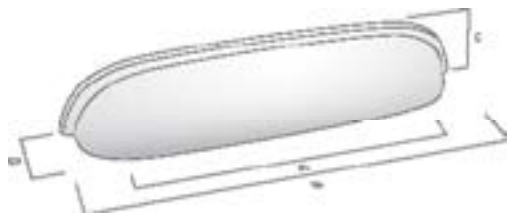

SUPPLE

THE NOSTALGIA COLLECTION

SUPPLE KNOB

FINISH	CODE	HC	L	W/D	P/H
Matt Black	404.032.04	-	-	32mm	34mm
Polished Chrome	404.032.06	-	-	32mm	34mm
Dull Brushed Nickel	404.032.10	-	-	32mm	34mm
Brushed Brass	404.032.35B	-	-	32mm	34mm
Brushed Antique Brass	404.032.38	-	-	32mm	34mm

SUPPLE PULL

FINISH	CODE	HC	L	W/D	P/H
Matt Black	404.096.04	96mm	139mm	26mm	23mm
Polished Chrome	404.096.06	96mm	139mm	26mm	23mm
Dull Brushed Nickel	404.096.10	96mm	139mm	26mm	23mm
Brushed Brass	404.096.35B	96mm	139mm	26mm	23mm
Brushed Antique Brass	404.096.38	96mm	139mm	26mm	23mm