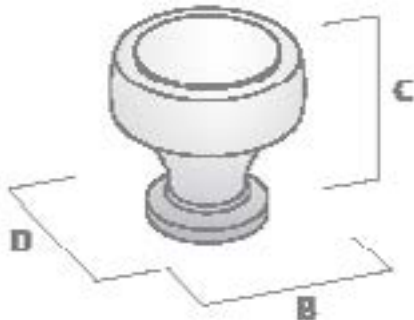

SUPPLE

THE NOSTALGIA COLLECTION

SUPPLE KNOB

FINISH	CODE	HC	L	W/D	P/H
Matt Black	404.032.04	-	-	32mm	34mm
Polished Chrome	404.032.06	-	-	32mm	34mm
Dull Brushed Nickel	404.032.10	-	-	32mm	34mm
Brushed Brass	404.032.35B	-	-	32mm	34mm
Brushed Antique Brass	404.032.38	-	-	32mm	34mm

SUPPLE PULL

FINISH	CODE	HC	L	W/D	P/H
Matt Black	404.096.04	96mm	139mm	26mm	23mm
Polished Chrome	404.096.06	96mm	139mm	26mm	23mm
Dull Brushed Nickel	404.096.10	96mm	139mm	26mm	23mm
Brushed Brass	404.096.35B	96mm	139mm	26mm	23mm
Brushed Antique Brass	404.096.38	96mm	139mm	26mm	23mm

HC Hole Centres (A)
 L Overall Length (B)
 W/D Width or Diameter (D)
 P/H Projection or Height (C)

AVAILABLE FINISHES:

Polished Chrome

Dull Brushed Nickel

Brushed Brass

Brushed Antique Brass