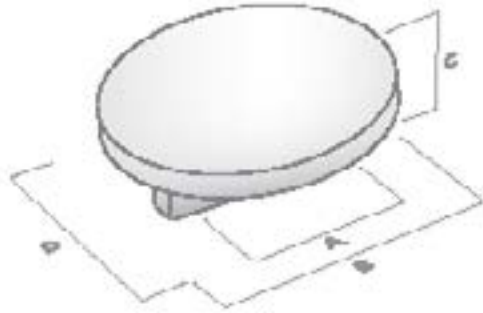

### GYRE KNOB

FINISH	CODE	HC	L	W/D	P/H
Matt Black	410.060.04	32mm	60mm	60mm	22mm
Polished Chrome	410.060.06	32mm	60mm	60mm	22mm
Dull Brushed Nickel	410.060.10	32mm	60mm	60mm	22mm
Brushed Brass	410.060.35B	32mm	60mm	60mm	22mm
Matt Black	410.090.04	32mm	90mm	90mm	22mm
Polished Chrome	410.090.06	32mm	90mm	90mm	22mm
Dull Brushed Nickel	410.090.10	32mm	90mm	90mm	22mm
Brushed Brass	410.090.35B	32mm	90mm	90mm	22mm