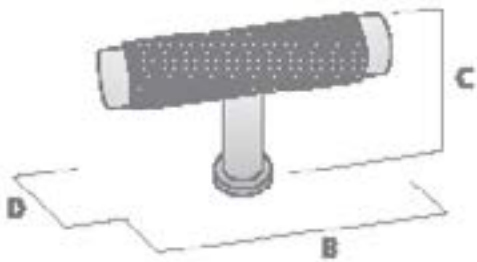

CHELSEA

THE STATEMENT COLLECTION

CHELSEA KNOB

FINISH	CODE	HC	L	W/D	P/H
Matt Black	230.035.04	-	-	35mm	30mm
Dull Brushed Nickel	230.035.10	-	-	35mm	30mm
Satin Brass	230.035.35S	-	-	35mm	30mm
Bronze	230.035.47	-	-	35mm	30mm

CHELSEA 'T' KNOB

FINISH	CODE	HC	L	W/D	P/H
Matt Black	230.050.04	-	50mm	12mm	33mm
Dull Brushed Nickel	230.050.10	-	50mm	12mm	33mm
Satin Brass	230.050.35S	-	50mm	12mm	33mm
Bronze	230.050.47	-	50mm	12mm	33mm

HC Hole Centres (A)
 L Overall Length (B)
 W/D Width or Diameter (D)
 P/H Projection or Height (C)

AVAILABLE FINISHES:

Matt Black

Dull Brushed Nickel

Satin Brass

Bronze

CHELSEA

THE STATEMENT COLLECTION

CHELSEA APPLIANCE PULL HANDLE

FINISH	CODE	HC	L	W/D	P/H
Matt Black	230.352.04	352mm	450mm	18mm	48mm
Dull Brushed Nickel	230.352.10	352mm	450mm	18mm	48mm
Satin Brass	230.352.35S	352mm	450mm	18mm	48mm
Bronze	230.352.47	352mm	450mm	18mm	48mm