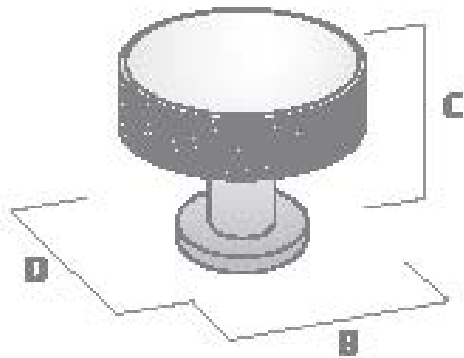

CHELSEA

THE STATEMENT COLLECTION

CHELSEA KNOB

FINISH	CODE	HC	L	W/D	P/H
Matt Black	230.035.04	-	-	35mm	30mm
Dull Brushed Nickel	230.035.10	-	-	35mm	30mm
Satin Brass	230.035.35S	-	-	35mm	30mm
Bronze	230.035.47	-	-	35mm	30mm

CHELSEA 'T' KNOB

FINISH	CODE	HC	L	W/D	P/H
Matt Black	230.050.04	-	50mm	12mm	33mm
Dull Brushed Nickel	230.050.10	-	50mm	12mm	33mm
Satin Brass	230.050.35S	-	50mm	12mm	33mm
Bronze	230.050.47	-	50mm	12mm	33mm

HC Hole Centres (A)
 L Overall Length (B)
 W/D Width or Diameter (D)
 P/H Projection or Height (C)

AVAILABLE FINISHES:

Matt Black

Dull Brushed Nickel

Satin Brass

Bronze

CHELSEA

THE STATEMENT COLLECTION

CHELSEA APPLIANCE PULL HANDLE

FINISH	CODE	HC	L	W/D	P/H
Matt Black	230.352.04	352mm	450mm	18mm	48mm
Dull Brushed Nickel	230.352.10	352mm	450mm	18mm	48mm
Satin Brass	230.352.35S	352mm	450mm	18mm	48mm
Bronze	230.352.47	352mm	450mm	18mm	48mm