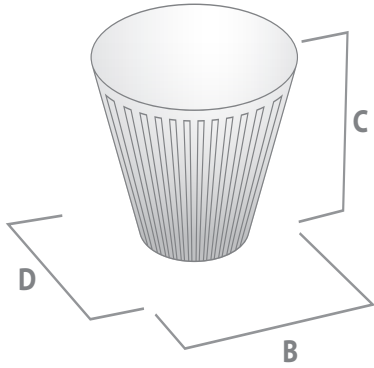

SORANO

THE LINEAR COLLECTION

SORANO CONE KNOB

FINISH	CODE	HC	L	W/D	P/H
Antique Brass	606.030.03	-	-	30mm	25mm
Matt Black	606.030.04	-	-	30mm	25mm
Matt Gold	606.030.39	-	-	30mm	25mm
Bronze Olive	606.030.50	-	-	30mm	25mm

HC Hole Centres (A)
 L Overall Length (B)
 W/D Width or Diameter (D)
 P/H Projection or Height (C)

AVAILABLE FINISHES:

Antique Brass

Matt Black

Matt Gold

Bronze Olive

SORANO

THE LINEAR COLLECTION

SORANO CUP PULL

FINISH	CODE	HC	L	W/D	P/H
Antique Brass	606.096.03	96mm	126mm	30mm	22mm
Matt Black	606.096.04	96mm	126mm	30mm	22mm
Matt Gold	606.096.39	96mm	126mm	30mm	22mm
Bronze Olive	606.096.50	96mm	126mm	30mm	22mm