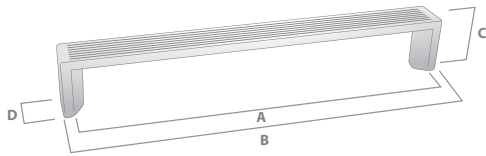

HC Hole Centres (A)
 L Overall Length (B)
 W/D Width or Diameter (D)
 P/H Projection or Height (C)

AVAILABLE FINISHES:

Antique Brass

Matt Black

Matt Gold

Bronze Olive

SORANO

THE LINEAR COLLECTION