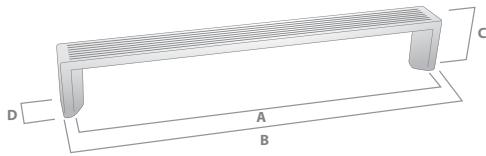

AVAILABLE FINISHES:

Antique Brass

Matt Black

Matt Gold

Bronze Olive

SORANO

THE LINEAR COLLECTION

SORANO HANDLE