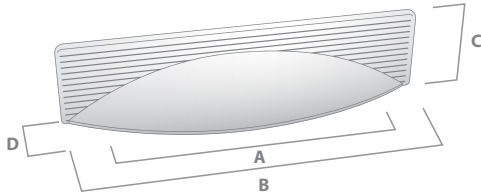

HC Hole Centres (A)
 L Overall Length (B)
 W/D Width or Diameter (D)
 P/H Projection or Height (C)

AVAILABLE FINISHES:

Antique Brass

Matt Black

Matt Gold

Bronze Olive

SORANO

THE LINEAR COLLECTION

SORANO CUP PULL

FINISH	CODE	HC	L	W/D	P/H
Antique Brass	606.096.03	96mm	126mm	30mm	22mm
Matt Black	606.096.04	96mm	126mm	30mm	22mm
Matt Gold	606.096.39	96mm	126mm	30mm	22mm
Bronze Olive	606.096.50	96mm	126mm	30mm	22mm