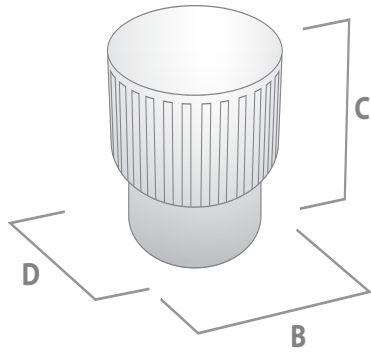

SORANO CUP PULL

FINISH	CODE	HC	L	W/D	P/H
Antique Brass	606.160.03	160mm	200mm	36mm	26mm
Matt Black	606.160.04	160mm	200mm	36mm	26mm
Matt Gold	606.160.39	160mm	200mm	36mm	26mm
Bronze Olive	606.160.50	160mm	200mm	36mm	26mm

HC Hole Centres (A)
 L Overall Length (B)
 W/D Width or Diameter (D)
 P/H Projection or Height (C)

AVAILABLE FINISHES:

Antique Brass

Matt Black

Matt Gold

Bronze Olive

SORANO

THE LINEAR COLLECTION