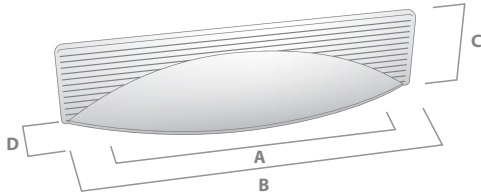

SORANO CUP PULL

FINISH	CODE	HC	L	W/D	P/H
Antique Brass	606.096.03	96mm	126mm	30mm	22mm
Matt Black	606.096.04	96mm	126mm	30mm	22mm
Matt Gold	606.096.39	96mm	126mm	30mm	22mm
Bronze Olive	606.096.50	96mm	126mm	30mm	22mm

HC Hole Centres (A)
 L Overall Length (B)
 W/D Width or Diameter (D)
 P/H Projection or Height (C)

AVAILABLE FINISHES:

Antique Brass

Matt Black

Matt Gold

Bronze Olive

SORANO

THE LINEAR COLLECTION

SORANO CUP PULL

FINISH	CODE	HC	L	W/D	P/H
Antique Brass	606.160.03	160mm	200mm	36mm	26mm
Matt Black	606.160.04	160mm	200mm	36mm	26mm
Matt Gold	606.160.39	160mm	200mm	36mm	26mm
Bronze Olive	606.160.50	160mm	200mm	36mm	26mm