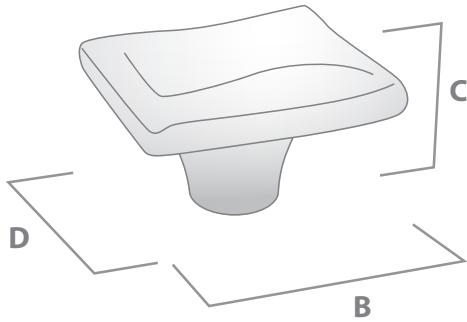

TUSCAN FOUNDRY

THE STUDIO COLLECTION

TUSCAN FOUNDRY BOW HANDLE

FINISH	CODE	HC	L	W/D	P/H
Dark Bronze	502.128.41	128mm	155mm	26mm	31mm
Light Bronze	502.128.42	128mm	155mm	26mm	31mm
Silver	502.128.43	128mm	155mm	26mm	31mm

TUSCAN FOUNDRY KNOB

FINISH	CODE	HC	L	W/D	P/H
Dark Bronze	503.030.41	-	30mm	25mm	25mm
Light Bronze	503.030.42	-	30mm	25mm	25mm
Silver	503.030.43	-	30mm	25mm	25mm
Dark Bronze	503.040.41	-	40mm	30mm	26mm
Light Bronze	503.040.42	-	40mm	30mm	26mm
Silver	503.040.43	-	40mm	30mm	26mm

HC Hole Centres (A)
 L Overall Length (B)
 W/D Width or Diameter (D)
 P/H Projection or Height (C)

AVAILABLE FINISHES:

Dark Bronze

Light Bronze

Silver

TUSCAN FOUNDRY

THE STUDIO COLLECTION

TUSCAN FOUNDRY HANDLE