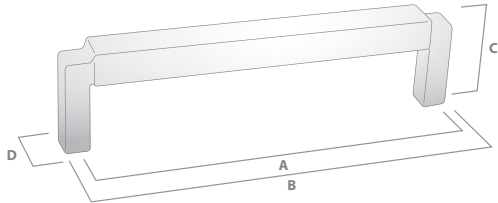

TUSCAN FOUNDRY KNOB

FINISH	CODE	HC	L	W/D	P/H
Dark Bronze	503.030.41	-	30mm	25mm	25mm
Light Bronze	503.030.42	-	30mm	25mm	25mm
Silver	503.030.43	-	30mm	25mm	25mm
Dark Bronze	503.040.41	-	40mm	30mm	26mm
Light Bronze	503.040.42	-	40mm	30mm	26mm
Silver	503.040.43	-	40mm	30mm	26mm

HC Hole Centres (A)
 L Overall Length (B)
 W/D Width or Diameter (D)
 P/H Projection or Height (C)

AVAILABLE FINISHES:

Dark Bronze

Light Bronze

Silver

TUSCAN FOUNDRY

THE STUDIO COLLECTION

TUSCAN FOUNDRY HANDLE

FINISH	CODE	HC	L	W/D	P/H
Dark Bronze	506.128.41	128mm	135mm	12mm	38mm
Light Bronze	506.128.42	128mm	135mm	12mm	38mm
Silver	506.128.43	128mm	135mm	12mm	38mm
Dark Bronze	506.224.41	224mm	234mm	12mm	38mm
Light Bronze	506.224.42	224mm	234mm	12mm	38mm
Silver	506.224.43	224mm	234mm	12mm	38mm
Dark Bronze	506.315.41	315mm	325mm	12mm	38mm
Light Bronze	506.315.42	315mm	325mm	12mm	38mm
Silver	506.315.43	315mm	325mm	12mm	38mm