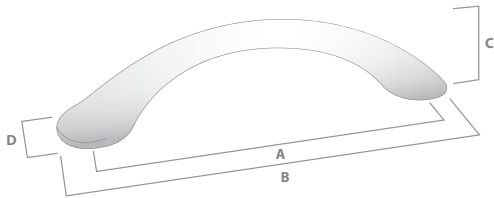

TUSCAN FOUNDRY

THE STUDIO COLLECTION

TUSCAN FOUNDRY BOW HANDLE

FINISH	CODE	HC	L	W/D	P/H
Dark Bronze	502.128.41	128mm	155mm	26mm	31mm
Light Bronze	502.128.42	128mm	155mm	26mm	31mm
Silver	502.128.43	128mm	155mm	26mm	31mm

TUSCAN FOUNDRY KNOB

FINISH	CODE	HC	L	W/D	P/H
Dark Bronze	503.030.41	-	30mm	25mm	25mm
Light Bronze	503.030.42	-	30mm	25mm	25mm
Silver	503.030.43	-	30mm	25mm	25mm
Dark Bronze	503.040.41	-	40mm	30mm	26mm
Light Bronze	503.040.42	-	40mm	30mm	26mm
Silver	503.040.43	-	40mm	30mm	26mm

HC Hole Centres (A)
 L Overall Length (B)
 W/D Width or Diameter (D)
 P/H Projection or Height (C)

AVAILABLE FINISHES:

Dark Bronze

Light Bronze

Silver

TUSCAN FOUNDRY

THE STUDIO COLLECTION

TUSCAN FOUNDRY HANDLE

FINISH	CODE	HC	L	W/D	P/H
Dark Bronze	506.128.41	128mm	135mm	12mm	38mm
Light Bronze	506.128.42	128mm	135mm	12mm	38mm
Silver	506.128.43	128mm	135mm	12mm	38mm
Dark Bronze	506.224.41	224mm	234mm	12mm	38mm
Light Bronze	506.224.42	224mm	234mm	12mm	38mm
Silver	506.224.43	224mm	234mm	12mm	38mm
Dark Bronze	506.315.41	315mm	325mm	12mm	38mm
Light Bronze	506.315.42	315mm	325mm	12mm	38mm
Silver	506.315.43	315mm	325mm	12mm	38mm