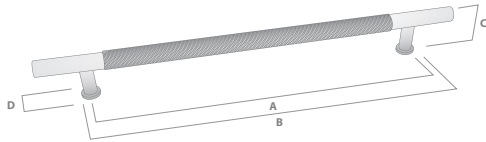

CHELSEA HANDLE

FINISH	CODE	HC	L	W/D	P/H
Matt Black	230.128.04	128mm	168mm	12mm	33mm
Dull Brushed Nickel	230.128.10	128mm	168mm	12mm	33mm
Satin Brass	230.128.35	128mm	168mm	12mm	33mm
Bronze	230.128.47	128mm	168mm	12mm	33mm
Matt Black	230.192.04	192mm	252mm	12mm	33mm
Dull Brushed Nickel	230.192.10	192mm	252mm	12mm	33mm
Satin Brass	230.192.35	192mm	252mm	12mm	33mm
Bronze	230.192.47	192mm	252mm	12mm	33mm
Matt Black	230.256.04	256mm	336mm	12mm	33mm
Dull Brushed Nickel	230.256.10	256mm	336mm	12mm	33mm
Satin Brass	230.256.35	256mm	336mm	12mm	33mm
Bronze	230.256.47	256mm	336mm	12mm	33mm

HC Hole Centres (A)
 L Overall Length (B)
 W/D Width or Diameter (D)
 P/H Projection or Height (C)

AVAILABLE FINISHES:

Matt Black

Dull Brushed Nickel

Satin Brass

Bronze

CHELSEA

THE STATEMENT COLLECTION

CHELSEA APPLIANCE PULL HANDLE

FINISH	CODE	HC	L	W/D	P/H
Matt Black	230.352.04	352mm	450mm	18mm	48mm
Dull Brushed Nickel	230.352.10	352mm	450mm	18mm	48mm
Satin Brass	230.352.35	352mm	450mm	18mm	48mm
Bronze	230.352.47	352mm	450mm	18mm	48mm