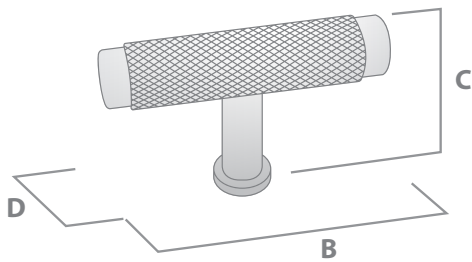

CHELSEA

THE STATEMENT COLLECTION

CHELSEA KNOB

FINISH	CODE	HC	L	W/D	P/H
Matt Black	230.035.04	-	-	35mm	30mm
Dull Brushed Nickel	230.035.10	-	-	35mm	30mm
Satin Brass	230.035.35	-	-	35mm	30mm
Bronze	230.035.47	-	-	35mm	30mm

CHELSEA 'T' KNOB

FINISH	CODE	HC	L	W/D	P/H
Matt Black	230.050.04	-	50mm	12mm	33mm
Dull Brushed Nickel	230.050.10	-	50mm	12mm	33mm
Satin Brass	230.050.35	-	50mm	12mm	33mm
Bronze	230.050.47	-	50mm	12mm	33mm

CHELSEA HANDLE

FINISH	CODE	HC	L	W/D	P/H
Matt Black	230.128.04	128mm	168mm	12mm	33mm
Dull Brushed Nickel	230.128.10	128mm	168mm	12mm	33mm
Satin Brass	230.128.35	128mm	168mm	12mm	33mm
Bronze	230.128.47	128mm	168mm	12mm	33mm
Matt Black	230.192.04	192mm	252mm	12mm	33mm
Dull Brushed Nickel	230.192.10	192mm	252mm	12mm	33mm
Satin Brass	230.192.35	192mm	252mm	12mm	33mm
Bronze	230.192.47	192mm	252mm	12mm	33mm
Matt Black	230.256.04	256mm	336mm	12mm	33mm
Dull Brushed Nickel	230.256.10	256mm	336mm	12mm	33mm
Satin Brass	230.256.35	256mm	336mm	12mm	33mm
Bronze	230.256.47	256mm	336mm	12mm	33mm

CHELSEA APPLIANCE PULL HANDLE

FINISH	CODE	HC	L	W/D	P/H
Matt Black	230.352.04	352mm	450mm	18mm	48mm
Dull Brushed Nickel	230.352.10	352mm	450mm	18mm	48mm
Satin Brass	230.352.35	352mm	450mm	18mm	48mm
Bronze	230.352.47	352mm	450mm	18mm	48mm