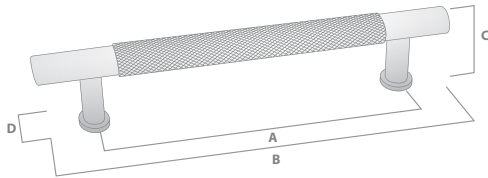

CHELSEA 'T' KNOB

FINISH	CODE	HC	L	W/D	P/H
Matt Black	230.050.04	-	50mm	12mm	33mm
Dull Brushed Nickel	230.050.10	-	50mm	12mm	33mm
Satin Brass	230.050.35	-	50mm	12mm	33mm
Bronze	230.050.47	-	50mm	12mm	33mm

HC Hole Centres (A)
 L Overall Length (B)
 W/D Width or Diameter (D)
 P/H Projection or Height (C)

AVAILABLE FINISHES:

Matt Black

Dull Brushed Nickel

Satin Brass

Bronze

CHELSEA

THE STATEMENT COLLECTION

CHELSEA HANDLE

FINISH	CODE	HC	L	W/D	P/H
Matt Black	230.128.04	128mm	168mm	12mm	33mm
Dull Brushed Nickel	230.128.10	128mm	168mm	12mm	33mm
Satin Brass	230.128.35	128mm	168mm	12mm	33mm
Bronze	230.128.47	128mm	168mm	12mm	33mm
Matt Black	230.192.04	192mm	252mm	12mm	33mm
Dull Brushed Nickel	230.192.10	192mm	252mm	12mm	33mm
Satin Brass	230.192.35	192mm	252mm	12mm	33mm
Bronze	230.192.47	192mm	252mm	12mm	33mm
Matt Black	230.256.04	256mm	336mm	12mm	33mm
Dull Brushed Nickel	230.256.10	256mm	336mm	12mm	33mm
Satin Brass	230.256.35	256mm	336mm	12mm	33mm
Bronze	230.256.47	256mm	336mm	12mm	33mm