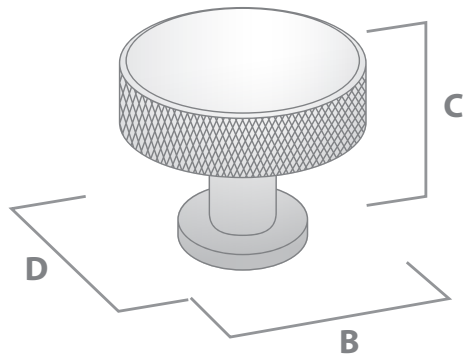

CHELSEA

THE STATEMENT COLLECTION

CHELSEA KNOB

FINISH	CODE	HC	L	W/D	P/H
Matt Black	230.035.04	-	-	35mm	30mm
Dull Brushed Nickel	230.035.10	-	-	35mm	30mm
Satin Brass	230.035.35	-	-	35mm	30mm
Bronze	230.035.47	-	-	35mm	30mm

CHELSEA 'T' KNOB

FINISH	CODE	HC	L	W/D	P/H
Matt Black	230.050.04	-	50mm	12mm	33mm
Dull Brushed Nickel	230.050.10	-	50mm	12mm	33mm
Satin Brass	230.050.35	-	50mm	12mm	33mm
Bronze	230.050.47	-	50mm	12mm	33mm

HC Hole Centres (A)
 L Overall Length (B)
 W/D Width or Diameter (D)
 P/H Projection or Height (C)

AVAILABLE FINISHES:

Matt Black

Dull Brushed Nickel

Satin Brass

Bronze

CHELSEA

THE STATEMENT COLLECTION

CHELSEA APPLIANCE PULL HANDLE

FINISH	CODE	HC	L	W/D	P/H
Matt Black	230.352.04	352mm	450mm	18mm	48mm
Dull Brushed Nickel	230.352.10	352mm	450mm	18mm	48mm
Satin Brass	230.352.35	352mm	450mm	18mm	48mm
Bronze	230.352.47	352mm	450mm	18mm	48mm