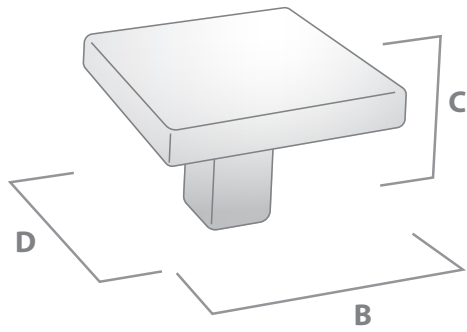

HC Hole Centres (A)
 L Overall Length (B)
 W/D Width or Diameter (D)
 P/H Projection or Height (C)

AVAILABLE FINISHES:

Dark Bronze

Light Bronze

Silver

LINEA ITALIANA
THE STUDIO COLLECTION

LINEA ITALIANA SQUARE KNOB

HC Hole Centres (A)
L Overall Length (B)
W/D Width or Diameter (D)
P/H Projection or Height (C)

AVAILABLE FINISHES:

Dark Bronze

Light Bronze

Silver

LINEA ITALIANA

THE STUDIO COLLECTION

LINEA ITALIANA HANDLE