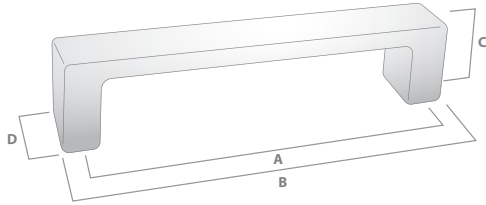

HC Hole Centres (A)
L Overall Length (B)
W/D Width or Diameter (D)
P/H Projection or Height (C)

AVAILABLE FINISHES:

Dark Bronze

Light Bronze

Silver

LINEA ITALIANA

THE STUDIO COLLECTION

LINEA ITALIANA HANDLE

FINISH	CODE	HC	L	W/D	P/H
Dark Bronze	508.128.41	128mm	138mm	20mm	30mm
Light Bronze	508.128.42	128mm	138mm	20mm	30mm
Silver	508.128.43	128mm	138mm	20mm	30mm
Dark Bronze	508.160.41	160mm	173mm	20mm	30mm
Light Bronze	508.160.42	160mm	173mm	20mm	30mm
Silver	508.160.43	160mm	173mm	20mm	30mm
Dark Bronze	508.384.41	384mm	398mm	20mm	30mm
Light Bronze	508.384.42	384mm	398mm	20mm	30mm
Silver	508.384.43	384mm	398mm	20mm	30mm

HC Hole Centres (A)
 L Overall Length (B)
 W/D Width or Diameter (D)
 P/H Projection or Height (C)

AVAILABLE FINISHES:

Dark Bronze

Light Bronze

Silver

LINEA ITALIANA

THE STUDIO COLLECTION

LINEA ITALIANA SQUARE CUP PULL

FINISH	CODE	HC	L	W/D	P/H
Dark Bronze	507.096.41	96mm	103mm	30mm	25mm
Light Bronze	507.096.42	96mm	103mm	30mm	25mm
Silver	507.096.43	96mm	103mm	30mm	25mm

HC Hole Centres (A)
 L Overall Length (B)
 W/D Width or Diameter (D)
 P/H Projection or Height (C)