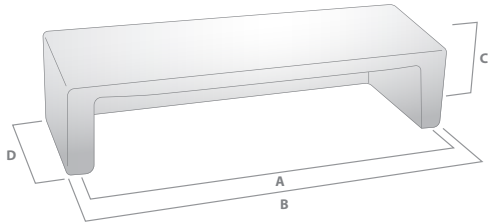

HC Hole Centres (A)
 L Overall Length (B)
 W/D Width or Diameter (D)
 P/H Projection or Height (C)

AVAILABLE FINISHES:

Dark Bronze

Light Bronze

Silver

LINEA ITALIANA

THE STUDIO COLLECTION

LINEA ITALIANA SQUARE CUP PULL

FINISH	CODE	HC	L	W/D	P/H
Dark Bronze	507.096.41	96mm	103mm	30mm	25mm
Light Bronze	507.096.42	96mm	103mm	30mm	25mm
Silver	507.096.43	96mm	103mm	30mm	25mm

HC Hole Centres (A)
 L Overall Length (B)
 W/D Width or Diameter (D)
 P/H Projection or Height (C)