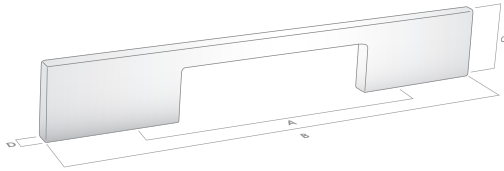

VOGUE

THE STATEMENT COLLECTION

VOGUE HANDLE

FINISH	CODE	HC	L	W/D	P/H
Matt Black	708.128.04	128mm	200mm	70mm	32mm
Satin Chrome	708.128.15	128mm	200mm	70mm	32mm
Matt White	708.128.25	128mm	200mm	70mm	32mm
Matt Black	708.192.04	192mm	260mm	70mm	32mm
Satin Chrome	708.192.15	192mm	260mm	70mm	32mm
Matt White	708.192.25	192mm	260mm	70mm	32mm

HC Hole Centres (A)
 L Overall Length (B)
 W/D Width or Diameter (D)
 P/H Projection or Height (C)

AVAILABLE FINISHES:

Matt Black

Satin Chrome

Matt White