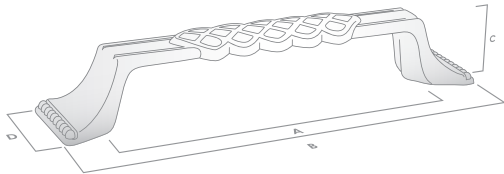

VENETIAN DOUBLE HOOK

FINISH	CODE	HC	L	W/D	P/H
Antique Brass	085.085.03	35mm	85mm	80mm	37mm
Pewter	085.085.14	35mm	85mm	80mm	37mm

HC Hole Centres (A)
 L Overall Length (B)
 W/D Width or Diameter (D)
 P/H Projection or Height (C)

AVAILABLE FINISHES:

Antique Brass

Pewter

VENETIAN

THE HERITAGE COLLECTION

VENETIAN HANDLE

FINISH	CODE	HC	L	W/D	P/H
Antique Brass	085.128.03	128mm	165mm	32mm	28mm
Pewter	085.128.14	128mm	165mm	32mm	28mm

HC Hole Centres (A)
 L Overall Length (B)
 W/D Width or Diameter (D)
 P/H Projection or Height (C)