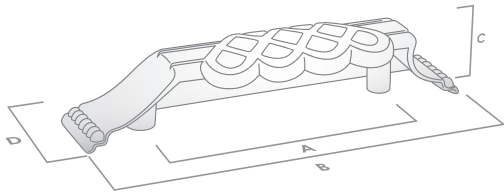

VENETIAN

THE HERITAGE COLLECTION

VENETIAN KNOB

FINISH	CODE	HC	L	W/D	P/H
Antique Brass	085.038.03	-	35mm	38mm	23mm
Pewter	085.038.14	-	35mm	38mm	23mm

VENETIAN T-KNOB

FINISH	CODE	HC	L	W/D	P/H
Antique Brass	085.050.03	-	23mm	50mm	24mm
Pewter	085.050.14	-	23mm	50mm	24mm

HC Hole Centres (A)
 L Overall Length (B)
 W/D Width or Diameter (D)
 P/H Projection or Height (C)

AVAILABLE FINISHES:

Antique Brass

Pewter

VENETIAN

THE HERITAGE COLLECTION

VENETIAN PULL

FINISH	CODE	HC	L	W/D	P/H
Antique Brass	085.064.03	64mm	100mm	36mm	23mm
Pewter	085.064.14	64mm	100mm	36mm	23mm

VENETIAN DOUBLE HOOK

FINISH	CODE	HC	L	W/D	P/H
Antique Brass	085.085.03	35mm	85mm	80mm	37mm
Pewter	085.085.14	35mm	85mm	80mm	37mm

HC Hole Centres (A)
 L Overall Length (B)
 W/D Width or Diameter (D)
 P/H Projection or Height (C)

AVAILABLE FINISHES:

Antique Brass

Pewter

VENETIAN

THE HERITAGE COLLECTION

VENETIAN HANDLE

FINISH	CODE	HC	L	W/D	P/H
Antique Brass	085.128.03	128mm	165mm	32mm	28mm
Pewter	085.128.14	128mm	165mm	32mm	28mm

HC Hole Centres (A)
 L Overall Length (B)
 W/D Width or Diameter (D)
 P/H Projection or Height (C)