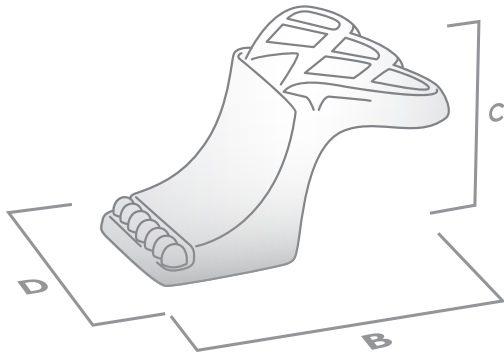

VENETIAN

THE HERITAGE COLLECTION

VENETIAN KNOB

FINISH	CODE	HC	L	W/D	P/H
Antique Brass	085.038.03	-	35mm	38mm	23mm
Pewter	085.038.14	-	35mm	38mm	23mm

VENETIAN T-KNOB

FINISH	CODE	HC	L	W/D	P/H
Antique Brass	085.050.03	-	23mm	50mm	24mm
Pewter	085.050.14	-	23mm	50mm	24mm

HC Hole Centres (A)
 L Overall Length (B)
 W/D Width or Diameter (D)
 P/H Projection or Height (C)

AVAILABLE FINISHES:

Antique Brass

Pewter

VENETIAN

THE HERITAGE COLLECTION

VENETIAN PULL

FINISH	CODE	HC	L	W/D	P/H
Antique Brass	085.064.03	64mm	100mm	36mm	23mm
Pewter	085.064.14	64mm	100mm	36mm	23mm

VENETIAN DOUBLE HOOK

FINISH	CODE	HC	L	W/D	P/H
Antique Brass	085.085.03	35mm	85mm	80mm	37mm
Pewter	085.085.14	35mm	85mm	80mm	37mm

HC Hole Centres (A)
 L Overall Length (B)
 W/D Width or Diameter (D)
 P/H Projection or Height (C)

AVAILABLE FINISHES:

Antique Brass

Pewter

VENETIAN

THE HERITAGE COLLECTION

VENETIAN HANDLE

FINISH	CODE	HC	L	W/D	P/H
Antique Brass	085.128.03	128mm	165mm	32mm	28mm
Pewter	085.128.14	128mm	165mm	32mm	28mm

HC Hole Centres (A)
 L Overall Length (B)
 W/D Width or Diameter (D)
 P/H Projection or Height (C)