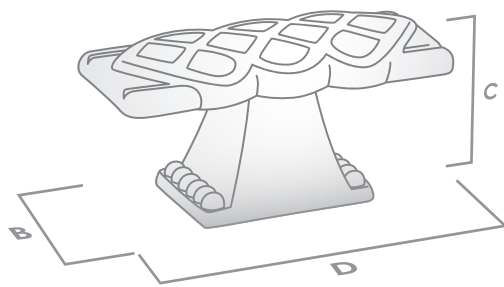

VENETIAN

THE HERITAGE COLLECTION

VENETIAN KNOB

FINISH	CODE	HC	L	W/D	P/H
Antique Brass	085.038.03	-	35mm	38mm	23mm
Pewter	085.038.14	-	35mm	38mm	23mm

VENETIAN T-KNOB

FINISH	CODE	HC	L	W/D	P/H
Antique Brass	085.050.03	-	23mm	50mm	24mm
Pewter	085.050.14	-	23mm	50mm	24mm

HC Hole Centres (A)
 L Overall Length (B)
 W/D Width or Diameter (D)
 P/H Projection or Height (C)

AVAILABLE FINISHES:

Antique Brass

Pewter

VENETIAN

THE HERITAGE COLLECTION

VENETIAN PULL

FINISH	CODE	HC	L	W/D	P/H
Antique Brass	085.064.03	64mm	100mm	36mm	23mm
Pewter	085.064.14	64mm	100mm	36mm	23mm

VENETIAN DOUBLE HOOK

FINISH	CODE	HC	L	W/D	P/H
Antique Brass	085.085.03	35mm	85mm	80mm	37mm
Pewter	085.085.14	35mm	85mm	80mm	37mm

HC Hole Centres (A)
 L Overall Length (B)
 W/D Width or Diameter (D)
 P/H Projection or Height (C)

AVAILABLE FINISHES:

Antique Brass

Pewter

VENETIAN

THE HERITAGE COLLECTION

VENETIAN HANDLE

FINISH	CODE	HC	L	W/D	P/H
Antique Brass	085.128.03	128mm	165mm	32mm	28mm
Pewter	085.128.14	128mm	165mm	32mm	28mm

HC Hole Centres (A)
 L Overall Length (B)
 W/D Width or Diameter (D)
 P/H Projection or Height (C)