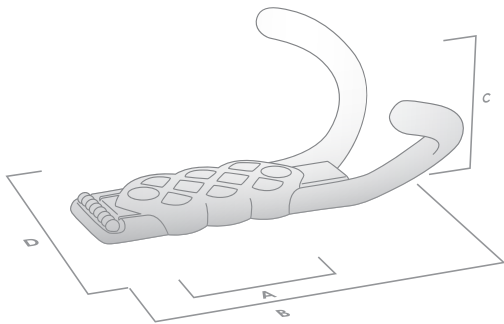

VENETIAN

THE HERITAGE COLLECTION

VENETIAN KNOB

FINISH	CODE	HC	L	W/D	P/H
Antique Brass	085.038.03	-	35mm	38mm	23mm
Pewter	085.038.14	-	35mm	38mm	23mm

VENETIAN T-KNOB

FINISH	CODE	HC	L	W/D	P/H
Antique Brass	085.050.03	-	23mm	50mm	24mm
Pewter	085.050.14	-	23mm	50mm	24mm

HC Hole Centres (A)
 L Overall Length (B)
 W/D Width or Diameter (D)
 P/H Projection or Height (C)

AVAILABLE FINISHES:

Antique Brass

Pewter

VENETIAN

THE HERITAGE COLLECTION

VENETIAN PULL

FINISH	CODE	HC	L	W/D	P/H
Antique Brass	085.064.03	64mm	100mm	36mm	23mm
Pewter	085.064.14	64mm	100mm	36mm	23mm

VENETIAN DOUBLE HOOK

FINISH	CODE	HC	L	W/D	P/H
Antique Brass	085.085.03	35mm	85mm	80mm	37mm
Pewter	085.085.14	35mm	85mm	80mm	37mm

HC Hole Centres (A)
 L Overall Length (B)
 W/D Width or Diameter (D)
 P/H Projection or Height (C)

AVAILABLE FINISHES:

Antique Brass

Pewter

VENETIAN

THE HERITAGE COLLECTION

VENETIAN HANDLE

FINISH	CODE	HC	L	W/D	P/H
Antique Brass	085.128.03	128mm	165mm	32mm	28mm
Pewter	085.128.14	128mm	165mm	32mm	28mm

HC Hole Centres (A)
 L Overall Length (B)
 W/D Width or Diameter (D)
 P/H Projection or Height (C)