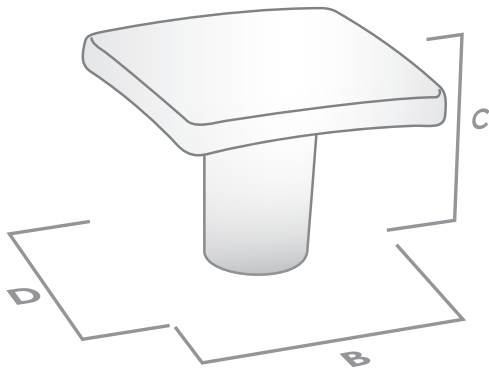

TILE

THE STATEMENT COLLECTION

TILE KNOB

| FINISH | CODE | HC | L | W/D | P/H |
|--------------|------------|----|------|------|------|
| Satin Chrome | 716.032.15 | - | 32mm | 32mm | 25mm |
| Satin Chrome | 716.050.15 | - | 50mm | 50mm | 25mm |
| Satin Chrome | 716.080.15 | - | 80mm | 80mm | 25mm |

HC Hole Centres (A)
 L Overall Length (B)
 W/D Width or Diameter (D)
 P/H Projection or Height (C)

AVAILABLE FINISHES:

Satin Chrome