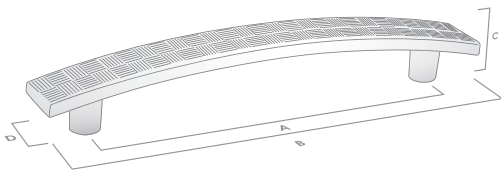

TESSELLATE

THE ARTISAN COLLECTION

TESSELLATE KNOB

FINISH	CODE	HC	L	W/D	P/H
Antique Brass	752.034.03	-	-	34mm	24mm
Oil Rubbed Bronze	752.034.80	-	-	34mm	24mm
Brushed Tin	752.034.85	-	-	34mm	24mm

TESSELLATE HANDLE

FINISH	CODE	HC	L	W/D	P/H
Antique Brass	752.096.03	96mm	136mm	16mm	24mm
Oil Rubbed Bronze	752.096.80	96mm	136mm	16mm	24mm
Brushed Tin	752.096.85	96mm	136mm	16mm	24mm
Antique Brass	752.128.03	128mm	161mm	20mm	25mm
Oil Rubbed Bronze	752.128.80	128mm	161mm	20mm	25mm
Brushed Tin	752.128.85	128mm	161mm	20mm	25mm

HC Hole Centres (A)
 L Overall Length (B)
 W/D Width or Diameter (D)
 P/H Projection or Height (C)

AVAILABLE FINISHES:

Antique Brass

Oil Rubbed Bronze

Brushed Tin