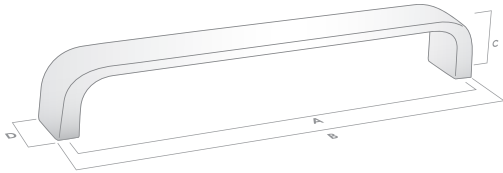

STAPLE

THE STATEMENT COLLECTION

STAPLE HANDLE

FINISH	CODE	HC	L	W/D	P/H
Polished Chrome	724.160.06	160mm	168mm	20mm	26mm
Dull Brushed Nickel	724.160.10	160mm	168mm	20mm	26mm
Polished Chrome	724.192.06	192mm	200mm	20mm	26mm
Dull Brushed Nickel	724.192.10	192mm	200mm	20mm	26mm

HC Hole Centres (A)
 L Overall Length (B)
 W/D Width or Diameter (D)
 P/H Projection or Height (C)

AVAILABLE FINISHES:

Polished Chrome

Dull Brushed Nickel