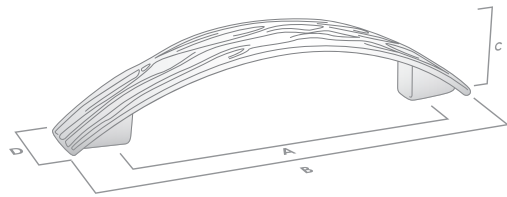

### RIPPLE KNOB

FINISH	CODE	HC	L	W/D	P/H
Antique Brass	744.042.03	16mm	42mm	42mm	25mm
Rustic Tin	744.042.86	16mm	42mm	42mm	25mm

### RIPPLE HANDLE

FINISH	CODE	HC	L	W/D	P/H
Antique Brass	744.096.03	96mm	127mm	23mm	25mm
Rustic Tin	744.096.86	96mm	127mm	23mm	25mm
Antique Brass	744.128.03	128mm	168mm	25mm	26mm
Rustic Tin	744.128.86	128mm	168mm	25mm	26mm