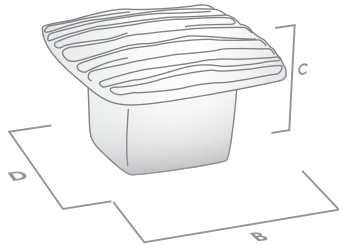

RIPPLE

THE ARTISAN COLLECTION

RIPPLE KNOB

FINISH	CODE	HC	L	W/D	P/H
Antique Brass	744.042.03	16mm	42mm	42mm	25mm
Rustic Tin	744.042.86	16mm	42mm	42mm	25mm