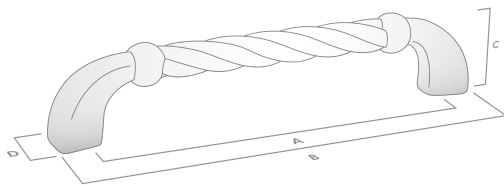

### REGENT KNOB

FINISH	CODE	HC	L	W/D	P/H
Antique Brass	748.034.03	-	-	34mm	23mm
Oil Rubbed Bronze	748.034.80	-	-	34mm	23mm
Rustic Tin	748.034.86	-	-	34mm	23mm

### REGENT HANDLE

FINISH	CODE	HC	L	W/D	P/H
Antique Brass	748.034.03	96mm	114mm	13mm	27mm
Oil Rubbed Bronze	748.096.80	96mm	114mm	13mm	27mm
Rustic Tin	748.096.86	96mm	114mm	13mm	27mm
Antique Brass	748.128.03	128mm	150mm	15mm	30mm
Oil Rubbed Bronze	748.128.80	128mm	150mm	15mm	30mm
Rustic Tin	748.128.86	128mm	150mm	15mm	30mm