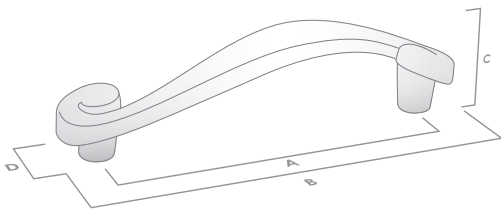

PLUME

THE ARTISAN COLLECTION

PLUME KNOB

FINISH	CODE	HC	L	W/D	P/H
Antique Brass	736.030.03	-	-	30mm	25mm
Rustic Tin	736.030.86	-	-	30mm	25mm

PLUME HANDLE

FINISH	CODE	HC	L	W/D	P/H
Antique Brass	736.096.03	96mm	120mm	30mm	25mm
Rustic Tin	736.096.86	96mm	120mm	30mm	25mm

HC Hole Centres (A)
 L Overall Length (B)
 W/D Width or Diameter (D)
 P/H Projection or Height (C)

AVAILABLE FINISHES:

Antique Brass

Rustic Tin