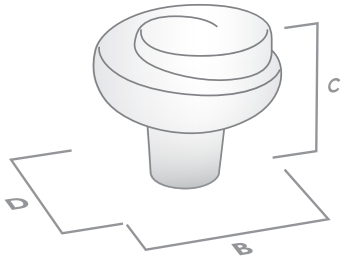

PLUME

THE ARTISAN COLLECTION

PLUME KNOB

FINISH	CODE	HC	L	W/D	P/H
Antique Brass	736.030.03	-	-	30mm	25mm
Rustic Tin	736.030.86	-	-	30mm	25mm

PLUME HANDLE

FINISH	CODE	HC	L	W/D	P/H
Antique Brass	736.096.03	96mm	120mm	30mm	25mm
Rustic Tin	736.096.86	96mm	120mm	30mm	25mm

HC Hole Centres (A)
 L Overall Length (B)
 W/D Width or Diameter (D)
 P/H Projection or Height (C)

AVAILABLE FINISHES:

Antique Brass

Rustic Tin