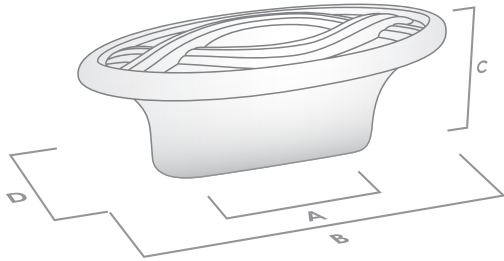

NOUVEAU

THE HERITAGE COLLECTION

NOUVEAU OVAL KNOB

FINISH	CODE	HC	L	W/D	P/H
Antique Brass	088.032.03	32mm	73mm	30mm	23mm
Pewter	088.032.14	32mm	73mm	30mm	23mm

NOUVEAU CUP PULL

FINISH	CODE	HC	L	W/D	P/H
Antique Brass	088.064.03	64mm	100mm	31mm	23mm
Pewter	088.064.14	64mm	100mm	31mm	23mm

HC Hole Centres (A)  
 L Overall Length (B)  
 W/D Width or Diameter (D)  
 P/H Projection or Height (C)

AVAILABLE FINISHES:

Pewter

Antique Brass