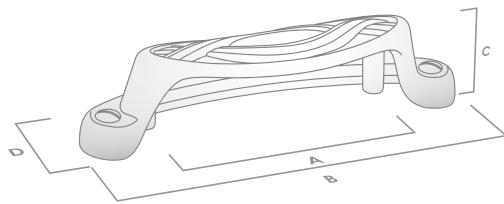

NOUVEAU

THE HERITAGE COLLECTION

NOUVEAU OVAL KNOB

FINISH	CODE	HC	L	W/D	P/H
Antique Brass	088.032.03	32mm	73mm	30mm	23mm
Pewter	088.032.14	32mm	73mm	30mm	23mm

NOUVEAU CUP PULL

FINISH	CODE	HC	L	W/D	P/H
Antique Brass	088.064.03	64mm	100mm	31mm	23mm
Pewter	088.064.14	64mm	100mm	31mm	23mm

HC Hole Centres (A)  
 L Overall Length (B)  
 W/D Width or Diameter (D)  
 P/H Projection or Height (C)

AVAILABLE FINISHES:

Pewter

Antique Brass