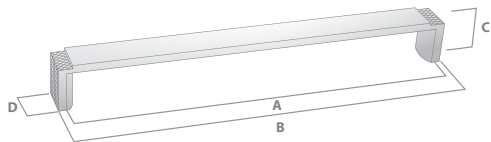

HC Hole Centres (A)
 L Overall Length (B)
 W/D Width or Diameter (D)
 P/H Projection or Height (C)

AVAILABLE FINISHES:

Matt Black

Polished Chrome

Matt Gold

Matt Rose Gold

MONACO

THE STATEMENT COLLECTION

HC Hole Centres (A)
 L Overall Length (B)
 W/D Width or Diameter (D)
 P/H Projection or Height (C)

MONACO SQUARE KNOB

FINISH	CODE	HC	L	W/D	P/H
Matt Black	601.035.04	-	35mm	35mm	22mm
Polished Chrome	601.035.06	-	35mm	35mm	22mm
Matt Gold	601.035.39	-	35mm	35mm	22mm
Matt Rose Gold	601.035.40	-	35mm	35mm	22mm