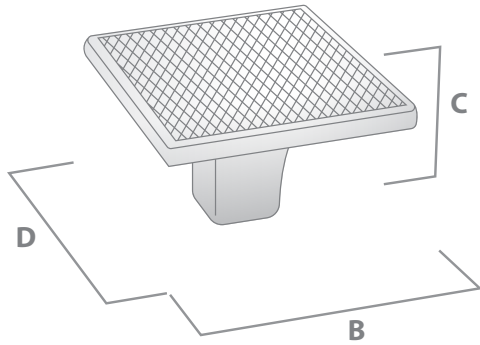

HC Hole Centres (A)
 L Overall Length (B)
 W/D Width or Diameter (D)
 P/H Projection or Height (C)

AVAILABLE FINISHES:

Matt Black

Polished Chrome

Matt Gold

Matt Rose Gold

MONACO

THE STATEMENT COLLECTION

HC Hole Centres (A)
 L Overall Length (B)
 W/D Width or Diameter (D)
 P/H Projection or Height (C)

MONACO SQUARE KNOB

FINISH	CODE	HC	L	W/D	P/H
Matt Black	601.035.04	-	35mm	35mm	22mm
Polished Chrome	601.035.06	-	35mm	35mm	22mm
Matt Gold	601.035.39	-	35mm	35mm	22mm
Matt Rose Gold	601.035.40	-	35mm	35mm	22mm