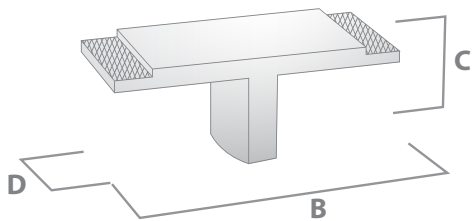

MONACO

THE STATEMENT COLLECTION

MONACO ROUND KNOB

FINISH	CODE	HC	L	W/D	P/H
Matt Black	600.030.04	-	-	30mm	22mm
Polished Chrome	600.030.06	-	-	30mm	22mm
Matt Gold	600.030.39	-	-	30mm	22mm
Matt Rose Gold	600.030.40	-	-	30mm	22mm

MONACO T-KNOB

FINISH	CODE	HC	L	W/D	P/H
Matt Black	600.060.04	-	60mm	16mm	24mm
Polished Chrome	600.060.06	-	60mm	16mm	24mm
Matt Gold	600.060.39	-	60mm	16mm	24mm
Matt Rose Gold	600.060.40	-	60mm	16mm	24mm

HC Hole Centres (A)
L Overall Length (B)
W/D Width or Diameter (D)
P/H Projection or Height (C)

AVAILABLE FINISHES: