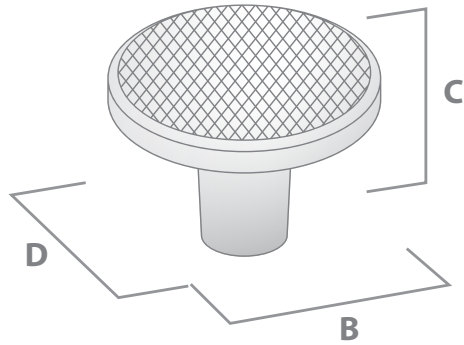

MONACO

THE STATEMENT COLLECTION

MONACO ROUND KNOB

FINISH	CODE	HC	L	W/D	P/H
Matt Black	600.030.04	-	-	30mm	22mm
Polished Chrome	600.030.06	-	-	30mm	22mm
Matt Gold	600.030.39	-	-	30mm	22mm
Matt Rose Gold	600.030.40	-	-	30mm	22mm

MONACO T-KNOB

FINISH	CODE	HC	L	W/D	P/H
Matt Black	600.060.04	-	60mm	16mm	24mm
Polished Chrome	600.060.06	-	60mm	16mm	24mm
Matt Gold	600.060.39	-	60mm	16mm	24mm
Matt Rose Gold	600.060.40	-	60mm	16mm	24mm

HC Hole Centres (A)
 L Overall Length (B)
 W/D Width or Diameter (D)
 P/H Projection or Height (C)

AVAILABLE FINISHES:

Matt Black

Polished Chrome

Matt Gold

Matt Rose Gold

MONACO

THE STATEMENT COLLECTION

HC Hole Centres (A)
 L Overall Length (B)
 W/D Width or Diameter (D)
 P/H Projection or Height (C)

MONACO SQUARE KNOB

FINISH	CODE	HC	L	W/D	P/H
Matt Black	601.035.04	-	35mm	35mm	22mm
Polished Chrome	601.035.06	-	35mm	35mm	22mm
Matt Gold	601.035.39	-	35mm	35mm	22mm
Matt Rose Gold	601.035.40	-	35mm	35mm	22mm