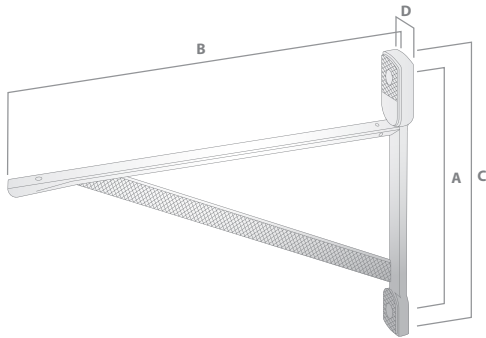

AVAILABLE FINISHES:

Matt Black

Polished Chrome

Matt Gold

Matt Rose Gold

MONACO

THE STATEMENT COLLECTION

MONACO SHELF BRACKET