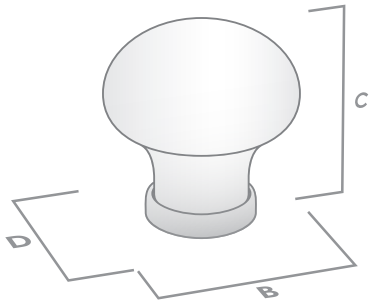

MANOR

THE HERITAGE COLLECTION

MANOR KNOB

FINISH	CODE	HC	L	W/D	P/H
White / Antique Brass	087.030.21	-	-	30mm	30mm
White / Pewter	087.030.22	-	-	30mm	30mm

MANOR HANDLE

FINISH	CODE	HC	L	W/D	P/H
White / Antique Brass	087.096.21	96mm	110mm	22mm	41mm
White / Pewter	087.096.22	96mm	110mm	22mm	41mm

HC Hole Centres (A)
 L Overall Length (B)
 W/D Width or Diameter (D)
 P/H Projection or Height (C)

AVAILABLE FINISHES:

Antique Brass

Pewter