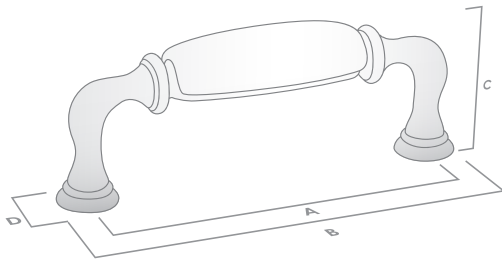

MANOR

THE HERITAGE COLLECTION

MANOR KNOB

FINISH	CODE	HC	L	W/D	P/H
White / Antique Brass	087.030.21	-	-	30mm	30mm
White / Pewter	087.030.22	-	-	30mm	30mm

MANOR HANDLE

FINISH	CODE	HC	L	W/D	P/H
White / Antique Brass	087.096.21	96mm	110mm	22mm	41mm
White / Pewter	087.096.22	96mm	110mm	22mm	41mm

HC Hole Centres (A)
 L Overall Length (B)
 W/D Width or Diameter (D)
 P/H Projection or Height (C)

AVAILABLE FINISHES:

Antique Brass

Pewter