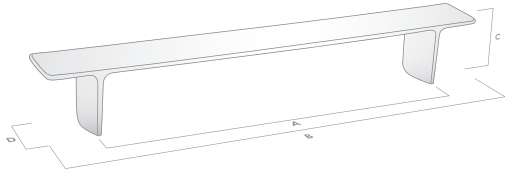

KYOTO

THE STATEMENT COLLECTION

KYOTO HANDLE

FINISH	CODE	HC	L	W/D	P/H
Polished Chrome	704.160.06	160mm	204mm	24mm	29mm
Dull Brushed Nickel	704.160.10	160mm	204mm	24mm	29mm
Satin Chrome	704.160.15	160mm	204mm	24mm	29mm
Polished Chrome	704.224.06	224mm	268mm	24mm	29mm
Dull Brushed Nickel	704.224.10	224mm	268mm	24mm	29mm
Satin Chrome	704.224.15	224mm	268mm	24mm	29mm
Polished Chrome	704.288.06	288mm	327mm	24mm	29mm
Dull Brushed Nickel	704.288.10	288mm	327mm	24mm	29mm
Satin Chrome	704.288.15	288mm	327mm	24mm	29mm

HC Hole Centres (A)
 L Overall Length (B)
 W/D Width or Diameter (D)
 P/H Projection or Height (C)

AVAILABLE FINISHES:

Polished Chrome

Dull Brushed Nickel

Satin Chrome