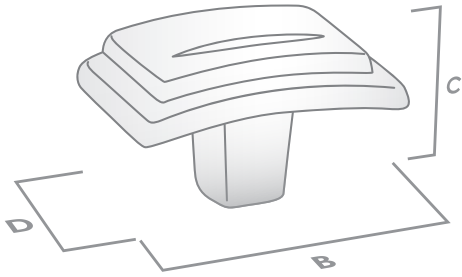

CHISEL

THE ARTISAN COLLECTION

CHISEL KNOB

FINISH	CODE	HC	L	W/D	P/H
Antique Brass	086.038.03	-	38mm	24mm	23mm
Pewter	086.038.14	-	38mm	24mm	23mm

CHISEL HANDLE

FINISH	CODE	HC	L	W/D	P/H
Antique Brass	086.096.03	96mm	113mm	24mm	23mm
Pewter	086.096.14	96mm	113mm	24mm	23mm

HC Hole Centres (A)
 L Overall Length (B)
 W/D Width or Diameter (D)
 P/H Projection or Height (C)

AVAILABLE FINISHES:

Antique Brass

Pewter