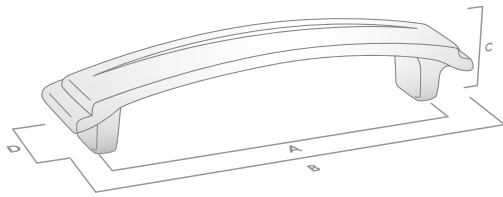

CHISEL

THE ARTISAN COLLECTION

CHISEL KNOB

FINISH	CODE	HC	L	W/D	P/H
Antique Brass	086.038.03	-	38mm	24mm	23mm
Pewter	086.038.14	-	38mm	24mm	23mm

CHISEL HANDLE

FINISH	CODE	HC	L	W/D	P/H
Antique Brass	086.096.03	96mm	113mm	24mm	23mm
Pewter	086.096.14	96mm	113mm	24mm	23mm

HC Hole Centres (A)
 L Overall Length (B)
 W/D Width or Diameter (D)
 P/H Projection or Height (C)

AVAILABLE FINISHES:

Antique Brass

Pewter