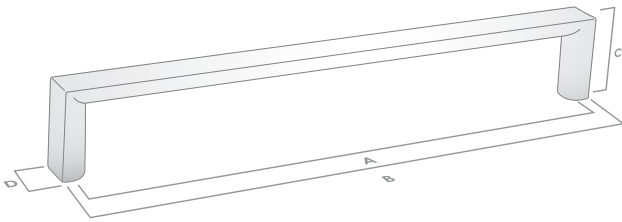

SPECIFICATION SHEET

URBANE The Statement Collection

Square Knob

Code	Length (A)	Width (B)	Projection (C)	Finish
796.025.04	25mm	25mm	28mm	Matte Black
796.025.06	25mm	25mm	28mm	Polished Chrome
796.025.10	25mm	25mm	28mm	Dull Brushed Nickel
796.025.25	25mm	25mm	28mm	Matte White
796.025.32	25mm	25mm	28mm	Brushed Gold
796.025.36	25mm	25mm	28mm	Satin Gold
796.025.37	25mm	25mm	28mm	Graphite

SPECIFICATION SHEET

URBANE The Statement Collection

Handle

Code	CTC (A)	Length (B)	Width (D)	Projection (C)	Finish
795.128.04	128mm	136mm	8mm	28mm	Matte Black
795.128.10	128mm	136mm	8mm	28mm	Dull Brushed Nickel
795.128.25	128mm	136mm	8mm	28mm	Matte White
795.128.32	128mm	136mm	8mm	28mm	Brushed Gold
795.128.36	128mm	136mm	8mm	28mm	Satin Gold
795.128.37	128mm	136mm	8mm	28mm	Graphite
795.192.04	192mm	200mm	8mm	28mm	Matte Black
795.192.10	192mm	200mm	8mm	28mm	Dull Brushed Nickel
795.192.25	192mm	200mm	8mm	28mm	Matte White
795.192.32	192mm	200mm	8mm	28mm	Brushed Gold
795.192.36	192mm	200mm	8mm	28mm	Satin Gold
795.192.37	192mm	200mm	8mm	28mm	Graphite
795.320.04	320mm	328mm	8mm	28mm	Matte Black
795.320.10	320mm	328mm	8mm	28mm	Dull Brushed Nickel
795.320.25	320mm	328mm	8mm	28mm	Matte White
795.320.32	320mm	328mm	8mm	28mm	Brushed Gold
795.320.36	320mm	328mm	8mm	28mm	Satin Gold
795.320.37	320mm	328mm	8mm	28mm	Graphite