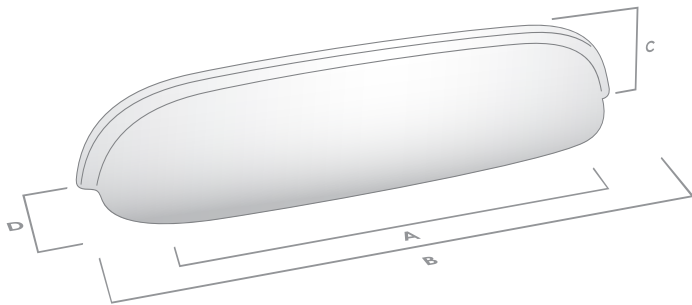

SUPPLE

The Nostalgia Collection

Cup Pull

Code	CTC (A)	Length (B)	Width (D)	Projection (C)	Finish
404.096.06	96mm	139mm	26mm	23mm	Polished Chrome
404.096.10	96mm	139mm	26mm	23mm	Dull Brushed Nickel
404.096.35	96mm	139mm	26mm	23mm	Brushed Brass
404.096.38	96mm	139mm	26mm	23mm	Brushed Antique Brass