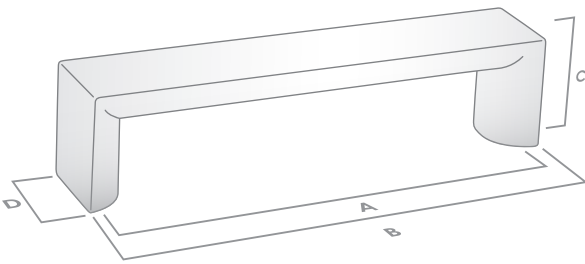

PLANAR 22MM

The Linear Collection

Handle

Code	CTC (A)	Length (B)	Width (D)	Projection (C)	Finish
066.096.10	96mm	106mm	22mm	25mm	Dull Brushed Nickel
066.128.10	128mm	138mm	22mm	25mm	Dull Brushed Nickel
066.160.10	160mm	170mm	22mm	25mm	Dull Brushed Nickel
066.224.10	224mm	234mm	22mm	25mm	Dull Brushed Nickel
066.288.10	288mm	298mm	22mm	25mm	Dull Brushed Nickel

Available Finishes:

Dull Brushed Nickel