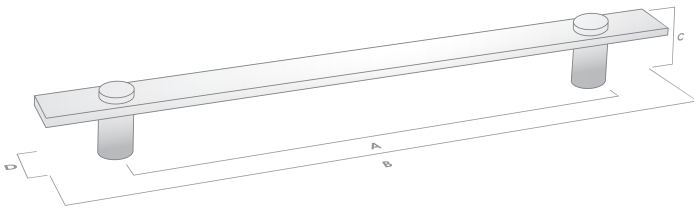

SPECIFICATION SHEET

MADERA

The Timber Collection

Handle
Tasmanian Oak

Code	CTC (A)	Length (B)	Projection (C)	Width (D)	Finish
300.050.04	-	50mm	36mm	22 x 8mm	Tas Oak/Matte Black
300.160.04	160mm	210mm	36mm	22 x 8mm	Tas Oak/Matte Black
300.224.04	224mm	274mm	36mm	22 x 8mm	Tas Oak/Matte Black
300.288.04	288mm	344mm	36mm	22 x 8mm	Tas Oak/Matte Black
300.416.04	416mm	480mm	36mm	22 x 8mm	Tas Oak/Matte Black
300.050.06	-	50mm	36mm	22 x 8mm	Tas Oak/Polished Chrome
300.160.06	160mm	210mm	36mm	22 x 8mm	Tas Oak/Polished Chrome
300.224.06	224mm	274mm	36mm	22 x 8mm	Tas Oak/Polished Chrome
300.288.06	288mm	344mm	36mm	22 x 8mm	Tas Oak/Polished Chrome
300.416.06	416mm	480mm	36mm	22 x 8mm	Tas Oak/Polished Chrome
300.050.08	-	50mm	36mm	22 x 8mm	Tas Oak/Polished Gold
300.160.08	160mm	210mm	36mm	22 x 8mm	Tas Oak/Polished Gold
300.224.08	224mm	274mm	36mm	22 x 8mm	Tas Oak/Polished Gold
300.288.08	288mm	344mm	36mm	22 x 8mm	Tas Oak/Polished Gold
300.416.08	416mm	480mm	36mm	22 x 8mm	Tas Oak/Polished Gold
300.050.08	-	50mm	36mm	22 x 8mm	Tas Oak/Satin Chrome
300.160.15	160mm	210mm	36mm	22 x 8mm	Tas Oak/Satin Chrome
300.224.15	224mm	274mm	36mm	22 x 8mm	Tas Oak/Satin Chrome
300.288.15	288mm	344mm	36mm	22 x 8mm	Tas Oak/Satin Chrome
300.416.15	416mm	480mm	36mm	22 x 8mm	Tas Oak/Satin Chrome
300.050.32	-	50mm	36mm	22 x 8mm	Tas Oak/Brushed Gold
300.160.32	160mm	210mm	36mm	22 x 8mm	Tas Oak/Brushed Gold
300.224.32	224mm	274mm	36mm	22 x 8mm	Tas Oak/Brushed Gold
300.288.32	288mm	344mm	36mm	22 x 8mm	Tas Oak/Brushed Gold
300.416.32	416mm	480mm	36mm	22 x 8mm	Tas Oak/Brushed Gold