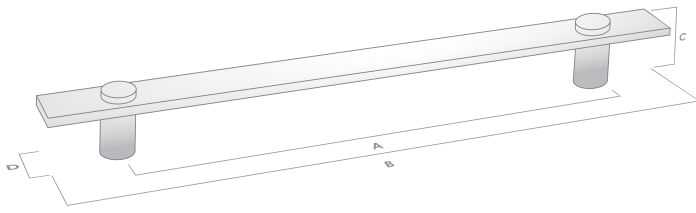

The Timber Collection

Handle
European Beech

Code	CTC (A)	Length (B)	Projection (C)	Width (D)	Finish
301.050.04	-	50mm	36mm	22 x 8mm	Euro Beech/Matte Black
301.160.04	160mm	210mm	36mm	22 x 8mm	Euro Beech/Matte Black
301.224.04	224mm	274mm	36mm	22 x 8mm	Euro Beech/Matte Black
301.288.04	288mm	344mm	36mm	22 x 8mm	Euro Beech/Matte Black
301.416.04	416mm	480mm	36mm	22 x 8mm	Euro Beech/Matte Black
301.050.06	-	50mm	36mm	22 x 8mm	Euro Beech/Polished Chrome
301.160.06	160mm	210mm	36mm	22 x 8mm	Euro Beech/Polished Chrome
301.224.06	224mm	274mm	36mm	22 x 8mm	Euro Beech/Polished Chrome
301.288.06	288mm	344mm	36mm	22 x 8mm	Euro Beech/Polished Chrome
301.416.06	416mm	480mm	36mm	22 x 8mm	Euro Beech/Polished Chrome
301.050.08	-	50mm	36mm	22 x 8mm	Euro Beech/Polished Gold
301.160.08	160mm	210mm	36mm	22 x 8mm	Euro Beech/Polished Gold
301.224.08	224mm	274mm	36mm	22 x 8mm	Euro Beech/Polished Gold
301.288.08	288mm	344mm	36mm	22 x 8mm	Euro Beech/Polished Gold
301.416.08	416mm	480mm	36mm	22 x 8mm	Euro Beech/Polished Gold
301.050.15	-	50mm	36mm	22 x 8mm	Euro Beech/Satin Chrome
301.160.15	160mm	210mm	36mm	22 x 8mm	Euro Beech/Satin Chrome
301.224.15	224mm	274mm	36mm	22 x 8mm	Euro Beech/Satin Chrome
301.288.15	288mm	344mm	36mm	22 x 8mm	Euro Beech/Satin Chrome
301.416.15	416mm	480mm	36mm	22 x 8mm	Euro Beech/Satin Chrome
301.050.32	-	50mm	36mm	22 x 8mm	Euro Beech/Brushed Gold
301.160.32	160mm	210mm	36mm	22 x 8mm	Euro Beech/Brushed Gold
301.224.32	224mm	274mm	36mm	22 x 8mm	Euro Beech/Brushed Gold
301.288.32	288mm	344mm	36mm	22 x 8mm	Euro Beech/Brushed Gold
301.416.32	416mm	480mm	36mm	22 x 8mm	Euro Beech/Brushed Gold