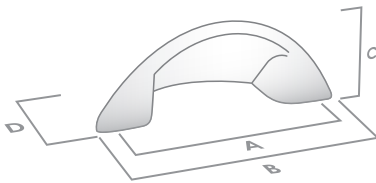

Code	Length (A)	Width (B)	Projection (C)	Finish
056.034.04	34mm	34mm	25mm	Matt Black
056.034.05	34mm	34mm	25mm	Brushed Nickel
056.034.06	34mm	34mm	25mm	Polished Chrome

Cup Pull

Code	CTC (A)	Length (B)	Height (D)	Projection (C)	Finish
009.064.05	64mm	80mm	27mm	32mm	Brushed Nickel

Code	CTC (A)	Length (B)	Width (D)	Projection (C)	Finish
019.032.06	32mm	40mm	16mm	23mm	Polished Chrome
019.032.10	32mm	40mm	16mm	23mm	Dull Brushed Nickel

Code	CTC (A)	Length (B)	Height (D)	Projection (C)	Finish
021.032.06	32mm	48mm	18mm	18mm	Polished Chrome
021.032.10	32mm	48mm	18mm	18mm	Dull Brushed Nickel

Cup Pull

Code	CTC (A)	Length (B)	Height (D)	Projection (C)	Finish
008.064.04	64mm	104mm	25mm	30mm	Matt Black
008.064.05	64mm	104mm	25mm	30mm	Brushed Nickel
008.064.06	64mm	104mm	25mm	30mm	Polished Chrome