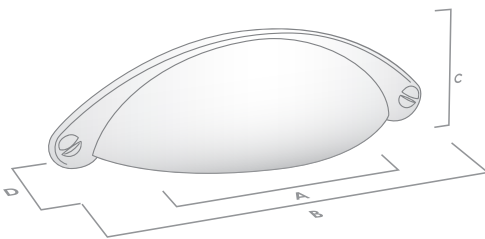

Code	Length (A)	Width (B)	Projection (C)	Finish
056.034.04	34mm	34mm	25mm	Matt Black
056.034.05	34mm	34mm	25mm	Brushed Nickel
056.034.06	34mm	34mm	25mm	Polished Chrome

Cup Pull

Code	CTC (A)	Length (B)	Height (D)	Projection (C)	Finish
009.064.05	64mm	80mm	27mm	32mm	Brushed Nickel

Code	CTC (A)	Length (B)	Width (D)	Projection (C)	Finish
019.032.06	32mm	40mm	16mm	23mm	Polished Chrome
019.032.10	32mm	40mm	16mm	23mm	Dull Brushed Nickel

Code	CTC (A)	Length (B)	Height (D)	Projection (C)	Finish
021.032.06	32mm	48mm	18mm	18mm	Polished Chrome
021.032.10	32mm	48mm	18mm	18mm	Dull Brushed Nickel

Cup Pull

Code	CTC (A)	Length (B)	Height (D)	Projection (C)	Finish
008.064.04	64mm	104mm	25mm	30mm	Matt Black
008.064.05	64mm	104mm	25mm	30mm	Brushed Nickel
008.064.06	64mm	104mm	25mm	30mm	Polished Chrome