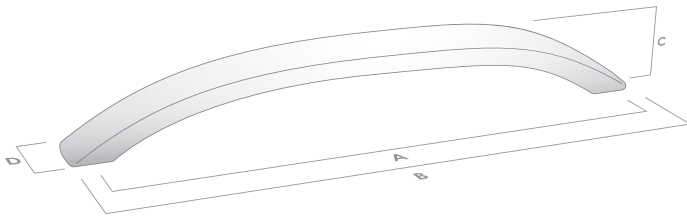

#### Handle

Code	CTC (A)	Length (B)	Width (D)	Projection (C)	Finish
408.160.04	160mm	184mm	12mm	30mm	Matt Black
408.160.06	160mm	184mm	12mm	30mm	Polished Chrome
408.160.10	160mm	184mm	12mm	30mm	Dull Brushed Nickel
408.160.35	160mm	184mm	12mm	30mm	Brushed Brass
408.320.04	320mm	344mm	12mm	30mm	Matt Black
408.320.06	320mm	344mm	12mm	30mm	Polished Chrome
408.320.10	320mm	344mm	12mm	30mm	Dull Brushed Nickel
408.320.35	320mm	344mm	12mm	30mm	Brushed Brass
408.480.04	480mm	504mm	12mm	30mm	Matt Black
408.480.06	480mm	504mm	12mm	30mm	Polished Chrome
408.480.10	480mm	504mm	12mm	30mm	Dull Brushed Nickel
408.480.35	480mm	504mm	12mm	30mm	Brushed Brass