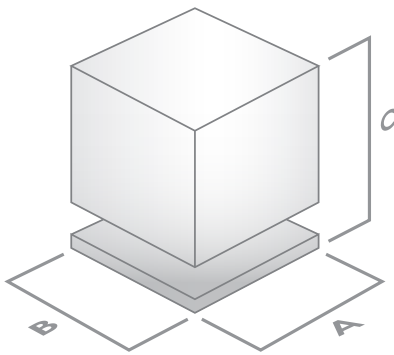

CUBE

The Geometric Collection

Knob

Code	Length (A)	Width (B)	Projection (C)	Finish
411.018.04	18mm	18mm	25mm	Matt Black
411.018.35	18mm	18mm	25mm	Brushed Brass
411.025.04	25mm	25mm	32mm	Matt Black
411.025.35	25mm	25mm	32mm	Brushed Brass