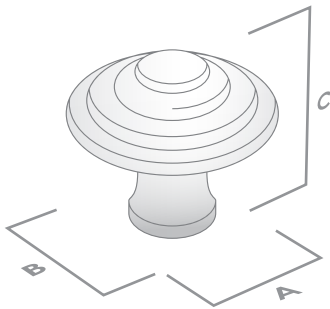

BENTLEIGH

The Heritage Collection

Knob

Code	Length (A)	Width (B)	Projection (C)	Finish
403.032.06	32mm	32mm	30mm	Polished Chrome
403.032.10	32mm	32mm	30mm	Dull Brushed Nickel
403.032.38	32mm	32mm	30mm	Brushed Antique Brass
403.038.06	38mm	38mm	35mm	Polished Chrome
403.038.10	38mm	38mm	35mm	Dull Brushed Nickel
403.038.38	38mm	38mm	35mm	Brushed Antique Brass

Handle

Code	CTC (A)	Length (B)	Height (D)	Projection (C)	Finish
403.096.06	96mm	146mm	17mm	34mm	Polished Chrome
403.096.10	96mm	146mm	17mm	34mm	Dull Brushed Nickel
403.096.38	96mm	146mm	17mm	34mm	Brushed Antique Brass
403.160.06	160mm	214mm	18mm	34mm	Polished Chrome
403.160.10	160mm	214mm	18mm	34mm	Dull Brushed Nickel
403.160.38	160mm	214mm	18mm	34mm	Brushed Antique Brass