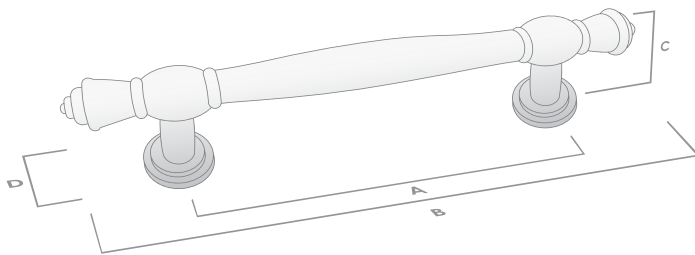

BENTLEIGH

The Heritage Collection

Knob

Code	Length (A)	Width (B)	Projection (C)	Finish
403.032.06	32mm	32mm	30mm	Polished Chrome
403.032.10	32mm	32mm	30mm	Dull Brushed Nickel
403.032.38	32mm	32mm	30mm	Brushed Antique Brass
403.038.06	38mm	38mm	35mm	Polished Chrome
403.038.10	38mm	38mm	35mm	Dull Brushed Nickel
403.038.38	38mm	38mm	35mm	Brushed Antique Brass

Handle

Code	CTC (A)	Length (B)	Height (D)	Projection (C)	Finish
403.096.06	96mm	146mm	17mm	34mm	Polished Chrome
403.096.10	96mm	146mm	17mm	34mm	Dull Brushed Nickel
403.096.38	96mm	146mm	17mm	34mm	Brushed Antique Brass
403.160.06	160mm	214mm	18mm	34mm	Polished Chrome
403.160.10	160mm	214mm	18mm	34mm	Dull Brushed Nickel
403.160.38	160mm	214mm	18mm	34mm	Brushed Antique Brass