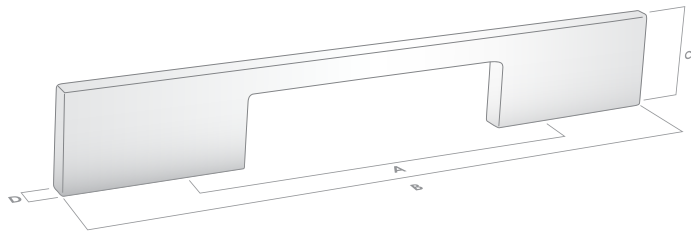

### The Statement Collection

Handle

Code	CTC (A)	Length (B)	Width (D)	Projection (C)	Finish
708.128.04	128mm	200mm	7mm	32mm	Matte Black
708.128.15	128mm	200mm	7mm	32mm	Satin Chrome
708.128.25	128mm	200mm	7mm	32mm	Matte White
708.192.04	192mm	260mm	7mm	32mm	Matte Black
708.192.15	192mm	260mm	7mm	32mm	Satin Chrome
708.192.25	192mm	260mm	7mm	32mm	Matte White