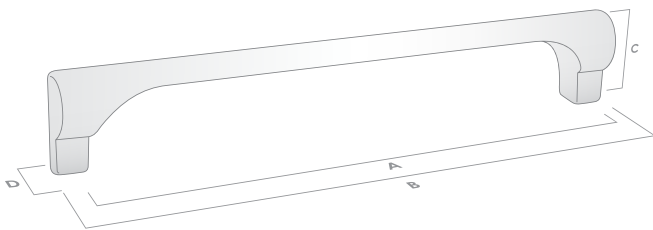

# TERRACE

The Statement Collection

Knob

Code	Length (A)	Width (B)	Projection (C)	Finish
170.019.04	19mm	19mm	21mm	Matte Black
170.019.06	19mm	19mm	21mm	Polished Chrome
170.019.30	19mm	19mm	21mm	Bright Copper
170.019.31	19mm	19mm	21mm	Antique Copper

Knob

Code	CTC (A)	Length (B)	Width (D)	Projection (C)	Finish
170.160.04	160mm	168mm	18mm	29mm	Matte Black
170.160.06	160mm	168mm	18mm	29mm	Polished Chrome
170.160.30	160mm	168mm	18mm	29mm	Bright Copper
170.160.31	160mm	168mm	18mm	29mm	Antique Copper
170.224.04	224mm	232mm	18mm	29mm	Matte Black
170.224.06	224mm	232mm	18mm	29mm	Polished Chrome
170.224.30	224mm	232mm	18mm	29mm	Bright Copper
170.224.31	224mm	232mm	18mm	29mm	Antique Copper
170.320.04	320mm	328mm	18mm	29mm	Matte Black
170.320.06	320mm	328mm	18mm	29mm	Polished Chrome
170.320.30	320mm	328mm	18mm	29mm	Bright Copper
170.320.31	320mm	328mm	18mm	29mm	Antique Copper