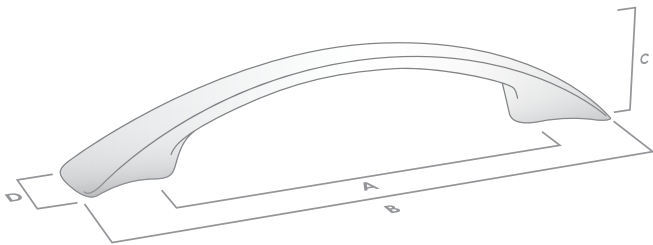

### Handle

Code	CTC (A)	Length (B)	Width (D)	Projection (C)	Finish
030.096.06	96mm	136mm	17mm	22mm	Polished Chrome
030.096.09	96mm	136mm	17mm	22mm	Black Nickel
030.096.10	96mm	136mm	17mm	22mm	Dull Brushed Nickel
030.128.06	128mm	183mm	20mm	23mm	Polished Chrome
030.128.09	128mm	183mm	20mm	23mm	Black Nickel
030.128.10	128mm	183mm	20mm	23mm	Dull Brushed Nickel