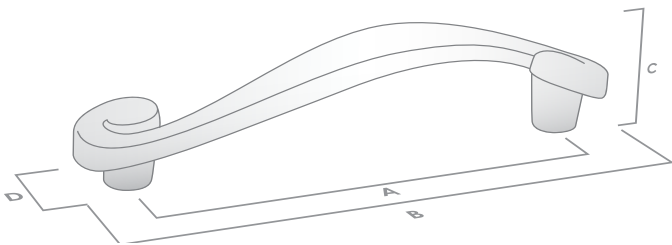

PLUME

The Artisan Collection

Knob

Code	Length (A)	Width (B)	Projection (C)	Finish
736.030.03	30mm	30mm	25mm	Antique Brass
736.030.86	30mm	30mm	25mm	Rustic Tin

Handle

Code	CTC (A)	Length (B)	Width (D)	Projection (C)	Finish
736.096.03	96mm	120mm	25mm	25mm	Antique Brass
736.096.86	96mm	120mm	25mm	25mm	Rustic Tin