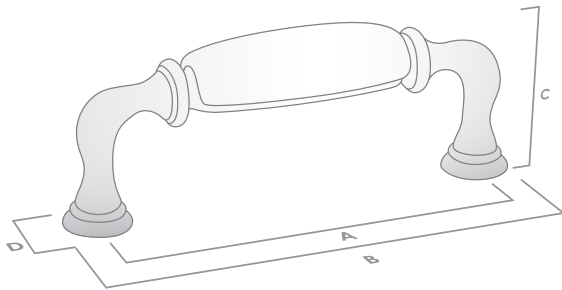

## Knob

Code	Length (A)	Width (B)	Projection (C)	Finish
087.030.21	30mm	30mm	30mm	White / Antique Brass
087.030.22	30mm	30mm	30mm	White / Pewter

## Handle

Code	CTC (A)	Length (B)	Width (D)	Projection (C)	Finish
087.096.21	96mm	110mm	22mm	41mm	White / Antique Brass
087.096.22	96mm	110mm	22mm	41mm	White / Pewter