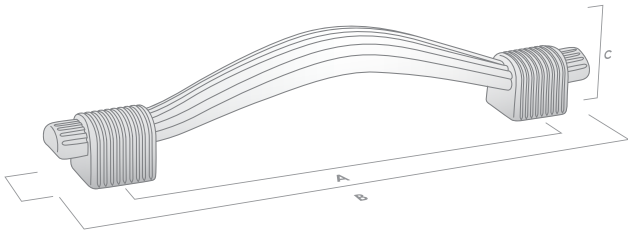

### Knob

Code	Length (A)	Width (B)	Projection (C)	Finish
756.034.03	35mm	30mm	22mm	Antique Brass
756.034.85	35mm	30mm	22mm	Brushed Tin

### Handle

Code	CTC (A)	Length (B)	Width (D)	Projection (C)	Finish
756.096.03	96mm	128mm	16mm	27mm	Antique Brass
756.096.85	96mm	128mm	16mm	27mm	Brushed Tin
756.128.03	128mm	163mm	21mm	32mm	Antique Brass
756.128.85	128mm	163mm	21mm	32mm	Brushed Tin