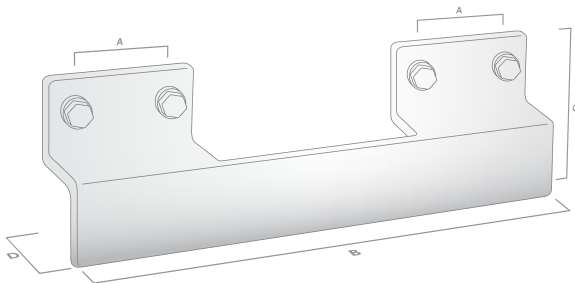

HAMMER

The Artisan Collection

Knob

Code	CTC (A)	Length (B)	Width (C)	Projection (D)	Finish
172.032.01	32mm	49mm	53mm	27mm	Antique Black

Handle

Code	CTC (A)	Length (B)	Width (C)	Projection (D)	Finish
172.160.01	160mm	177mm	53mm	27mm	Antique Black
172.224.01	224mm	240mm	53mm	27mm	Antique Black