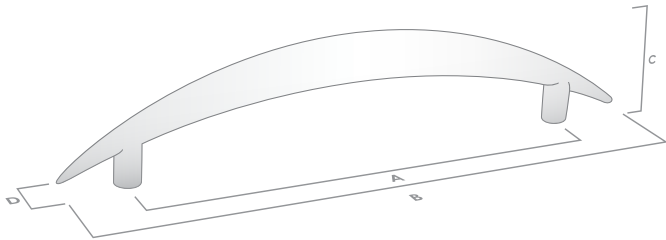

CRESCENT

The Contour Collection

Handle

Code	CTC (A)	Length (B)	Width (D)	Projection (C)	Finish
003.128.04	128mm	165mm	14mm	32mm	Matte Black
003.128.15	128mm	165mm	14mm	32mm	Satin Chrome

Available Finishes:

Matte Black

Satin Chrome